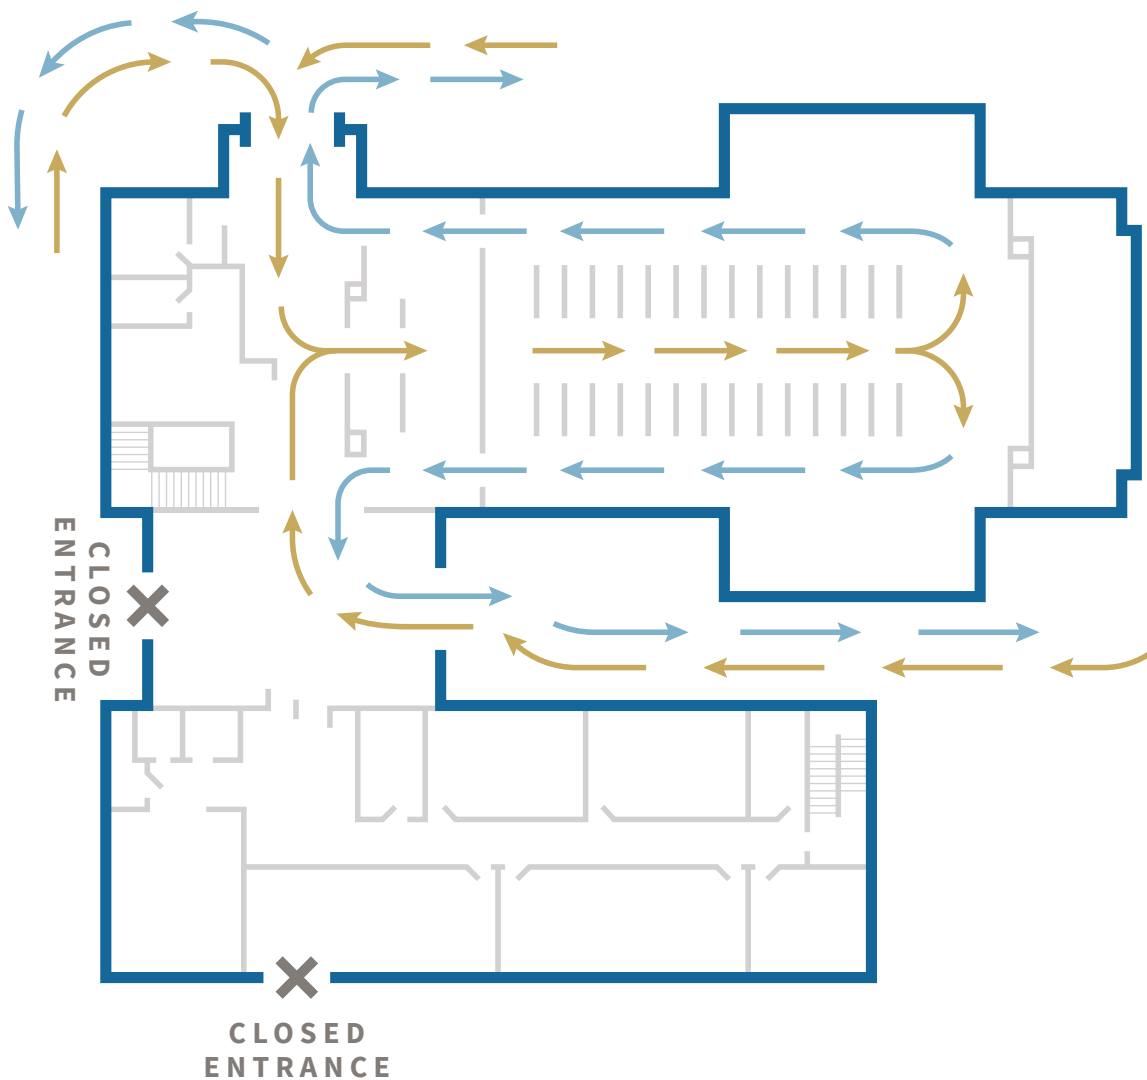

RETURNING TO IN-PERSON WORSHIP

Entrance and Exit Map

WILLIAM PEACE
UNIVERSITY LOT

PEACE STREET

ALLEYWAY

→ ENTERING → EXITING

 **HOLY TRINITY**
ANGELICAN CHURCH